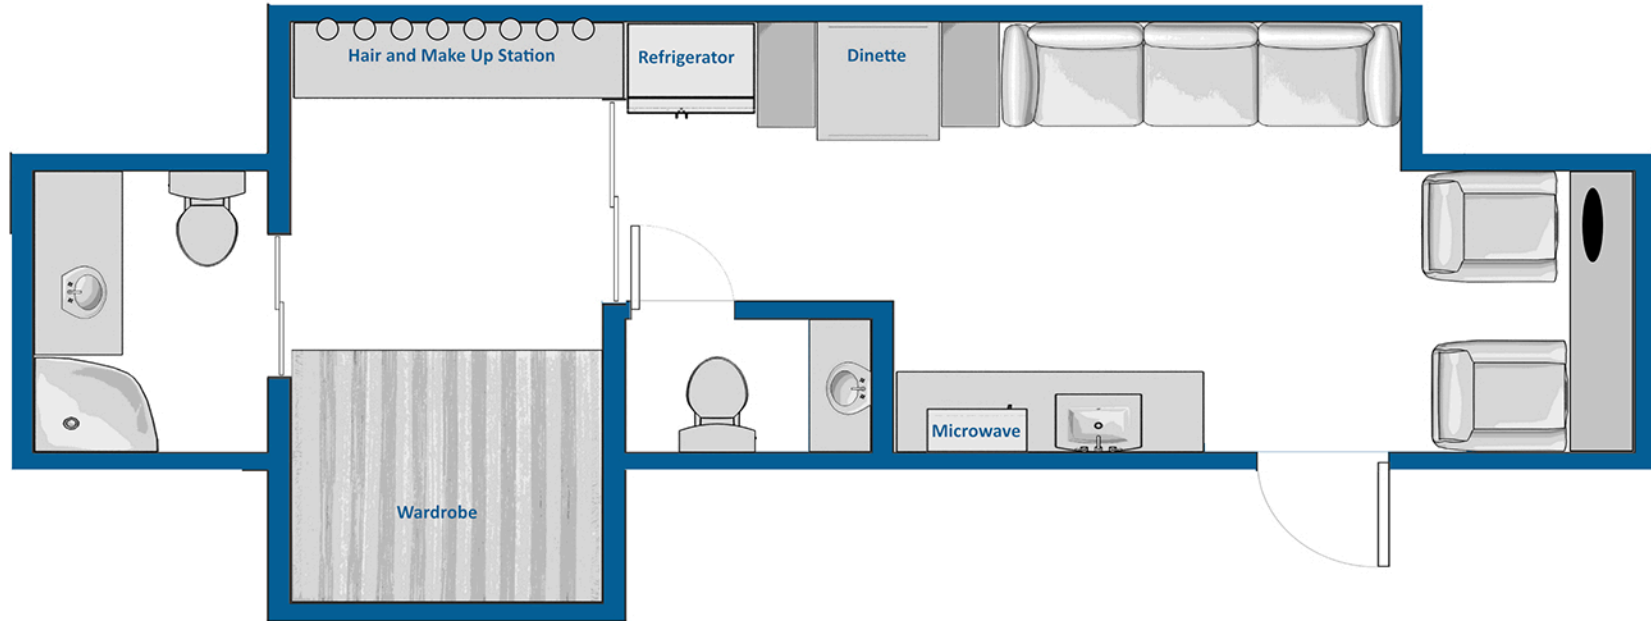

Length: 33'

Height: 12' 8"

Width: 8' 6" (w/ Slide-Out: 10' 10")

- Washer & Dryer
- Full Make-Up Station
- Lounge Area
- Air Conditioning
- Refrigerator/Freezer
- Dinette
- Shower
- Keurig Coffee Maker
- Stove Top and Microwave