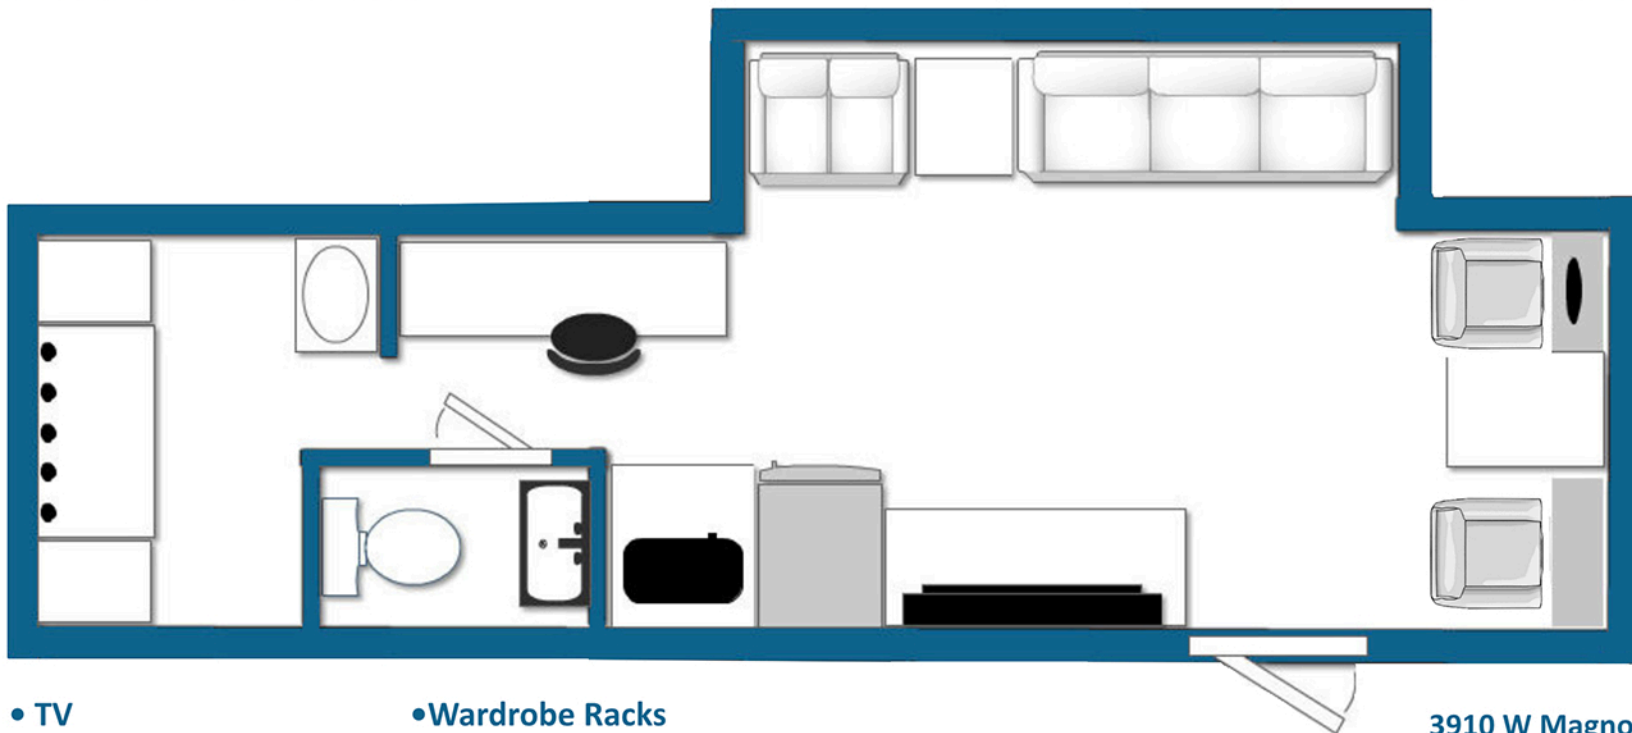

- TV
- Steamer
- Iron and Ironing Board
- Wardrobe Racks
- Fridge
- Makeup Station

3910 W Magnolia Blvd,
Burbank, CA 91505

T 818.842.9944 F 818.842.9269

www.apacherentalgroup.com