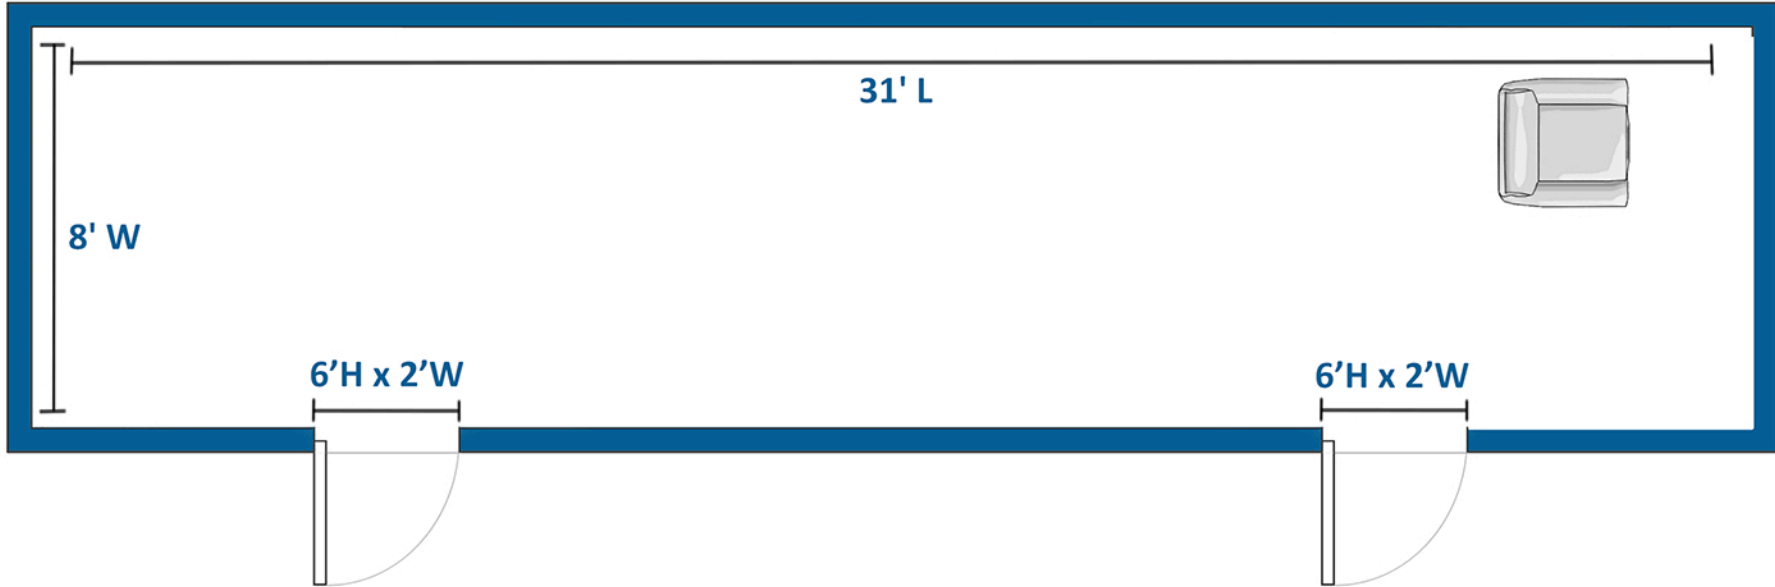

Our Apache Break comes empty so you can choose what you need it for

Some example uses:

- Lunch Room
- Background Holding
- Agency Room
- Class Room
- Wardrobe
- Hair & Make-up

(Equipment pre-load available)

3910 W Magnolia Blvd,
Burbank, CA 91505

T 818.842.9944 F 818.842.9269

www.apacherentalgroup.com