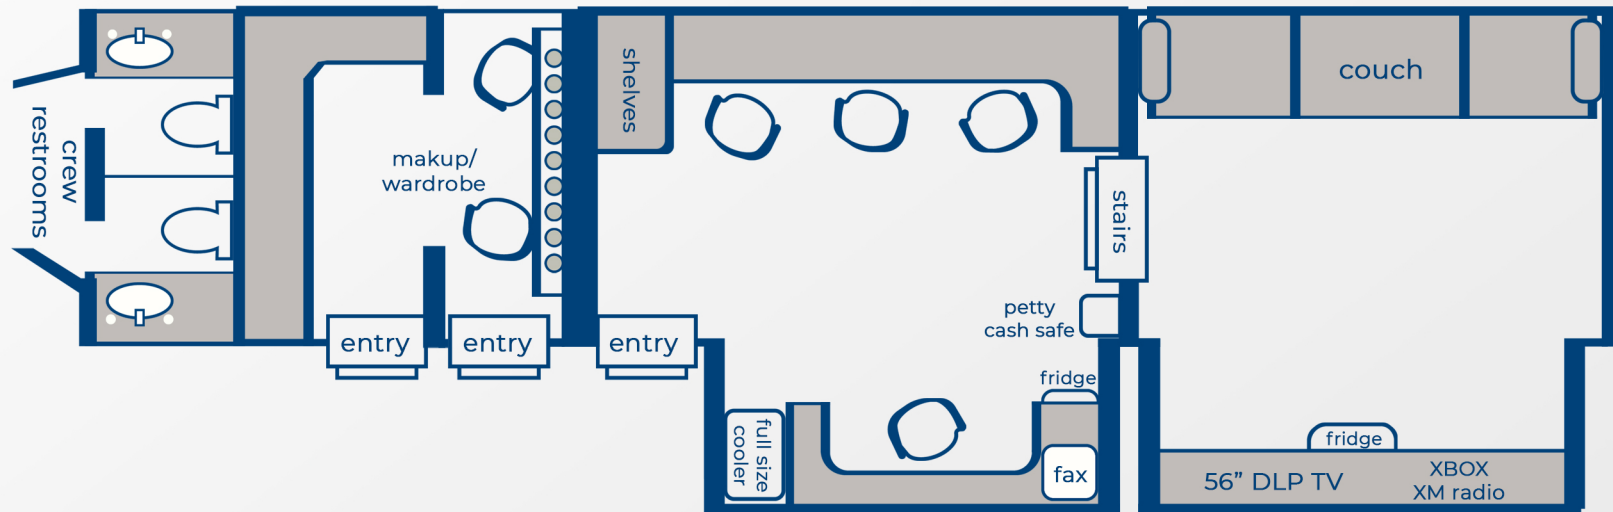

APACHE
RENTAL GROUP

Geronimo

Dimensions:

Overall Length - 65'
Height - 13'
Pop-up Satellite - 38"
Width - 8.6"
Width Opened - 11' 6"

Features:

3 Restrooms with oversized holding tanks
High speed internet
Large office space
Three makeup stations
Separate wardrobe area
Separate lounge section with 50" TV

King of
Production Rigs

APACHE
RENTAL GROUP

40' Production

Sophisticated and roomy production space

Dimensions:

Length - 40'
Height - 13.2'
Width - 8.6"
Width Opened - 11.6'

Features:

Large office area with commercial copier
High speed internet
Lounge area with TV
Two makeup station
Separate wardrobe area
Petty cash safe

APACHE
RENTAL GROUP

Green Room

Modernized to offer state of the art amenities

Dimensions:

- Length - 37.2'
- Height - 11.6'
- Width - 8.6"
- Width Opened - 10.6'

Features:

- Large full slide-out
- Lounge area w/ dinette
- Smart TV w/ sound bar
- Fridge and coffee station
- Hair and makeup station
- Shampoo bowl and salon chair

APACHE
RENTAL GROUP

Gold Room

Gold standard of
Talent Motorhomes

Dimensions:

- Length - 33.2'
- Height - 12.10'
- Width - 8.6"
- Width Opened - 13.6'

Features:

- Large full slide-out
- Full kitchen with coffee station
- Stand up Shower
- Wardrobe Platform
- Two separate Hair and makeup stations
- Microwave
- Refrigerator