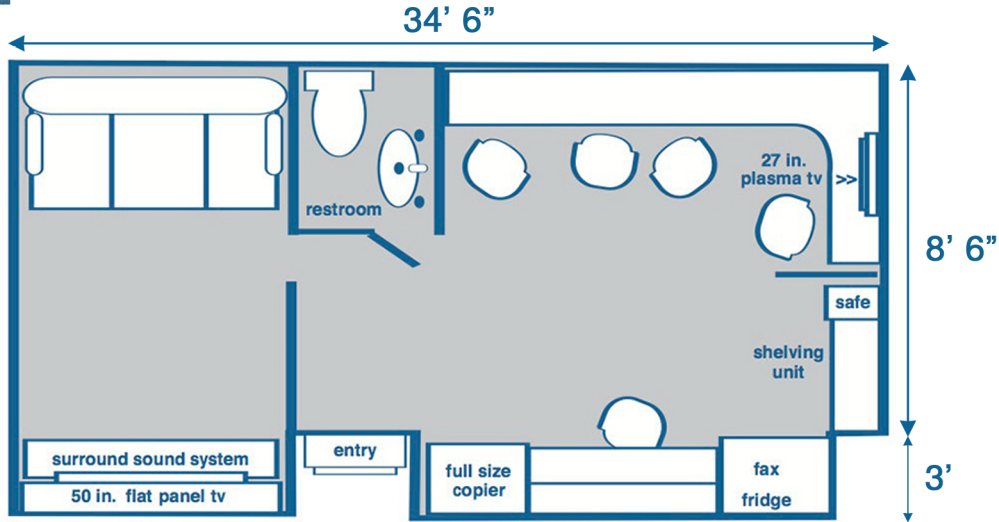

APACHE
RENTAL GROUP

Geronimo

Dimensions:

Overall Length - 65'
Height - 13'
Pop-up Satellite - 38"
Width - 8.6"
Width Opened - 11' 6"

Features:

3 Restrooms with oversized holding tanks
High speed internet
Large office space
Three makeup stations
Separate wardrobe area
Separate lounge section with 50" TV

King of
Production Rigs

APACHE
RENTAL GROUP

40' Production

Sophisticated and roomy production space

Dimensions:

Length - 40'
Height - 13.2'
Width - 8.6"
Width Opened - 11.6'

Features:

Large office area with commercial copier
High speed internet
Lounge area with TV
Two makeup station
Separate wardrobe area
Petty cash safe

APACHE
RENTAL GROUP

Green Room

Modernized to offer state of the art amenities

Dimensions:

- Length - 37.2'
- Height - 11.6'
- Width - 8.6"
- Width Opened - 10.6'

Features:

- Large full slide-out
- Lounge area w/ dinette
- Smart TV w/ sound bar
- Fridge and coffee station
- Hair and makeup station
- Shampoo bowl and salon chair

APACHE
RENTAL GROUP

Gold Room

Gold standard of
Talent Motorhomes

Dimensions:

- Length - 33.2'
- Height - 12.10'
- Width - 8.6"
- Width Opened - 13.6'

Features:

- Large full slide-out
- Full kitchen with coffee station
- Stand up Shower
- Wardrobe Platform
- Two separate Hair and makeup stations
- Microwave
- Refrigerator