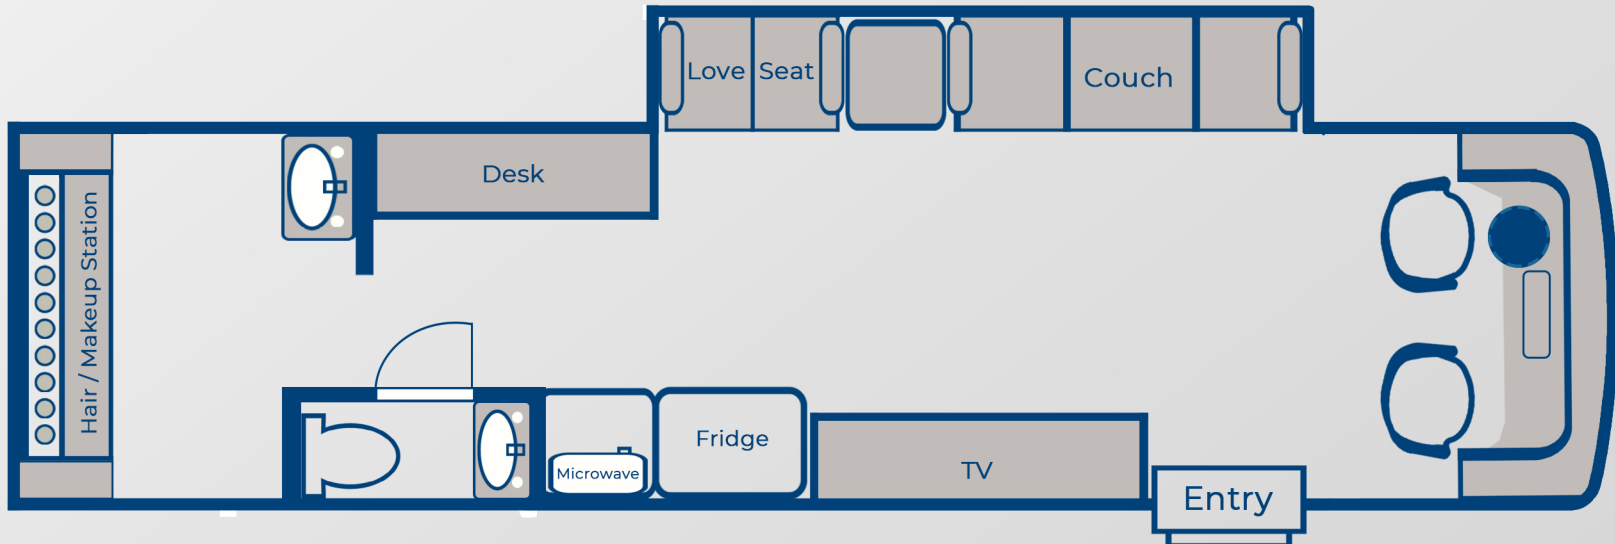

APACHE
RENTAL GROUP

Geronimo

Dimensions:

Overall Length - 65'
Height - 13'
Pop-up Satellite - 38"
Width - 8.6"
Width Opened - 11' 6"

Features:

3 Restrooms with oversized holding tanks
High speed internet
Large office space
Three makeup stations
Separate wardrobe area
Separate lounge section with 50" TV

King of
Production Rigs

APACHE
RENTAL GROUP

40' Production

Sophisticated and roomy production space

Dimensions:

Length - 40'
Height - 13.2'
Width - 8.6"
Width Opened - 11.6'

Features:

Large office area with commercial copier
High speed internet
Lounge area with TV
Two makeup station
Separate wardrobe area
Petty cash safe

APACHE
RENTAL GROUP

Green Room

Modernized to offer state of the art amenities

Dimensions:

- Length - 37.2'
- Height - 11.6'
- Width - 8.6"
- Width Opened - 10.6'

Features:

- Large full slide-out
- Lounge area w/ dinette
- Smart TV w/ sound bar
- Fridge and coffee station
- Hair and makeup station
- Shampoo bowl and salon chair

APACHE
RENTAL GROUP

Gold Room

Gold standard of
Talent Motorhomes

Dimensions:

- Length - 33.2'
- Height - 12.10'
- Width - 8.6"
- Width Opened - 13.6'

Features:

- Large full slide-out
- Full kitchen with coffee station
- Stand up Shower
- Wardrobe Platform
- Two separate Hair and makeup stations
- Microwave
- Refrigerator