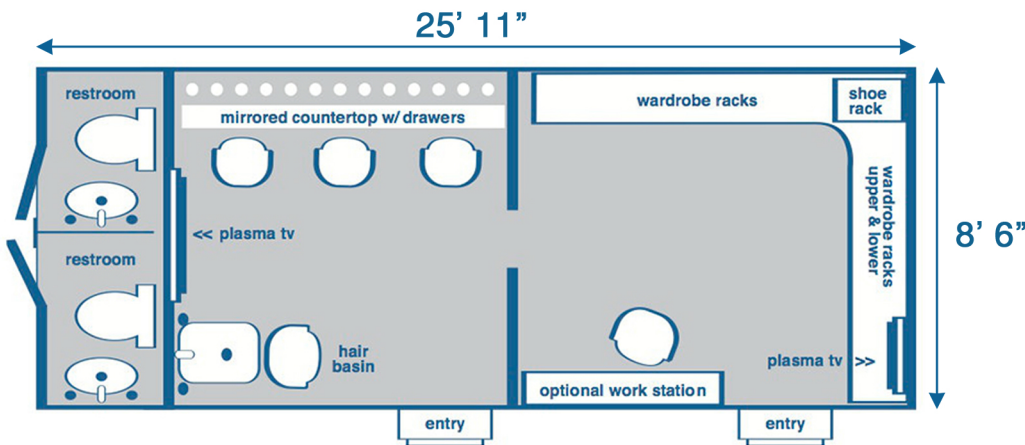

APACHE
RENTAL GROUP

Geronimo

Dimensions:

Overall Length - 65'
Height - 13'
Pop-up Satellite - 38"
Width - 8.6"
Width Opened - 11' 6"

Features:

3 Restrooms with oversized holding tanks
High speed internet
Large office space
Three makeup stations
Separate wardrobe area
Separate lounge section with 50" TV

King of
Production Rigs

APACHE
RENTAL GROUP

40' Production

Sophisticated and roomy production space

Dimensions:

Length - 40'
Height - 13.2'
Width - 8.6"
Width Opened - 11.6'

Features:

Large office area with commercial copier
High speed internet
Lounge area with TV
Two makeup station
Separate wardrobe area
Petty cash safe

APACHE
RENTAL GROUP

Green Room

Modernized to offer state of the art amenities

Dimensions:

- Length - 37.2'
- Height - 11.6'
- Width - 8.6"
- Width Opened - 10.6'

Features:

- Large full slide-out
- Lounge area w/ dinette
- Smart TV w/ sound bar
- Fridge and coffee station
- Hair and makeup station
- Shampoo bowl and salon chair

APACHE
RENTAL GROUP

Gold Room

Gold standard of
Talent Motorhomes

Dimensions:

- Length - 33.2'
- Height - 12.10'
- Width - 8.6"
- Width Opened - 13.6'

Features:

- Large full slide-out
- Full kitchen with coffee station
- Stand up Shower
- Wardrobe Platform
- Two separate Hair and makeup stations
- Microwave
- Refrigerator