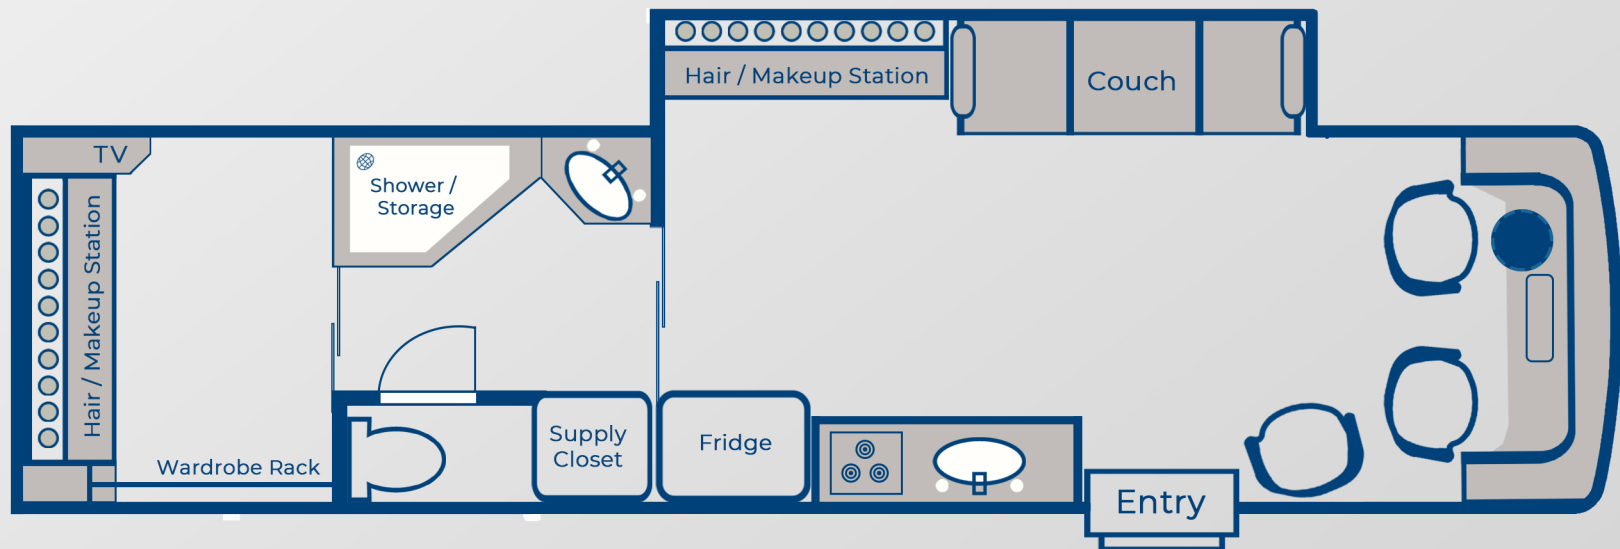

APACHE
RENTAL GROUP

Geronimo

Dimensions:

Overall Length - 65'
Height - 13'
Pop-up Satellite - 38"
Width - 8.6"
Width Opened - 11' 6"

Features:

3 Restrooms with oversized holding tanks
High speed internet
Large office space
Three makeup stations
Separate wardrobe area
Separate lounge section with 50" TV

King of
Production Rigs

APACHE
RENTAL GROUP

40' Production

Sophisticated and roomy production space

Dimensions:

Length - 40'
Height - 13.2'
Width - 8.6"
Width Opened - 11.6'

Features:

Large office area with commercial copier
High speed internet
Lounge area with TV
Two makeup station
Separate wardrobe area
Petty cash safe

APACHE
RENTAL GROUP

Green Room

Modernized to offer state of the art amenities

Dimensions:

- Length - 37.2'
- Height - 11.6'
- Width - 8.6"
- Width Opened - 10.6'

Features:

- Large full slide-out
- Lounge area w/ dinette
- Smart TV w/ sound bar
- Fridge and coffee station
- Hair and makeup station
- Shampoo bowl and salon chair

APACHE
RENTAL GROUP

Gold Room

Gold standard of
Talent Motorhomes

Dimensions:

- Length - 33.2'
- Height - 12.10'
- Width - 8.6"
- Width Opened - 13.6'

Features:

- Large full slide-out
- Full kitchen with coffee station
- Stand up Shower
- Wardrobe Platform
- Two separate Hair and makeup stations
- Microwave
- Refrigerator