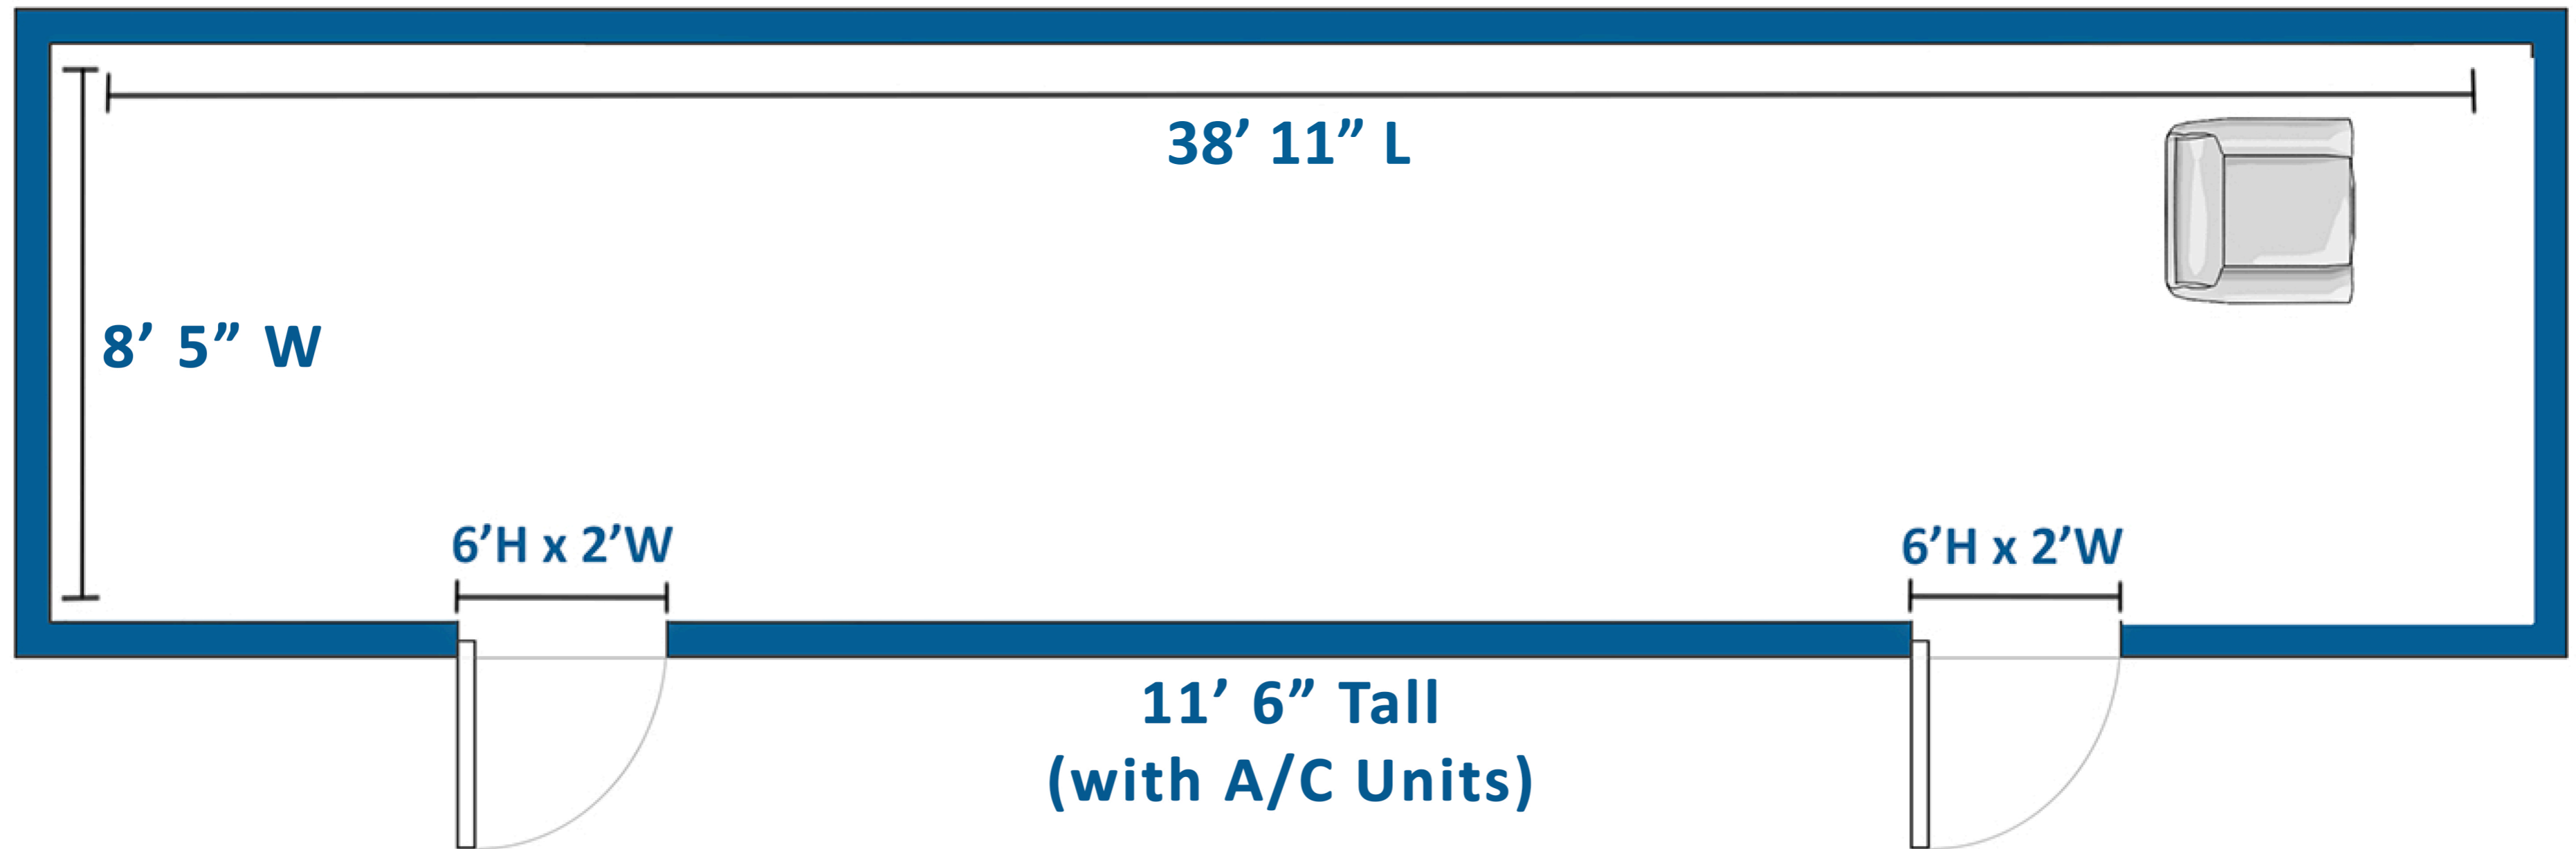

Apache Break Room

Non-Slide

Our Apache Break comes empty so you can choose what you need it for

Some example uses:

- Lunch Room
- Background Holding
- Agency Room
- Class Room
- Wardrobe
- Hair & Make-up

(Equipment pre-load available)

3910 W Magnolia Blvd,
Burbank, CA 91505

T 818.842.9944 F 818.842.9269

www.apacherentalgroup.com